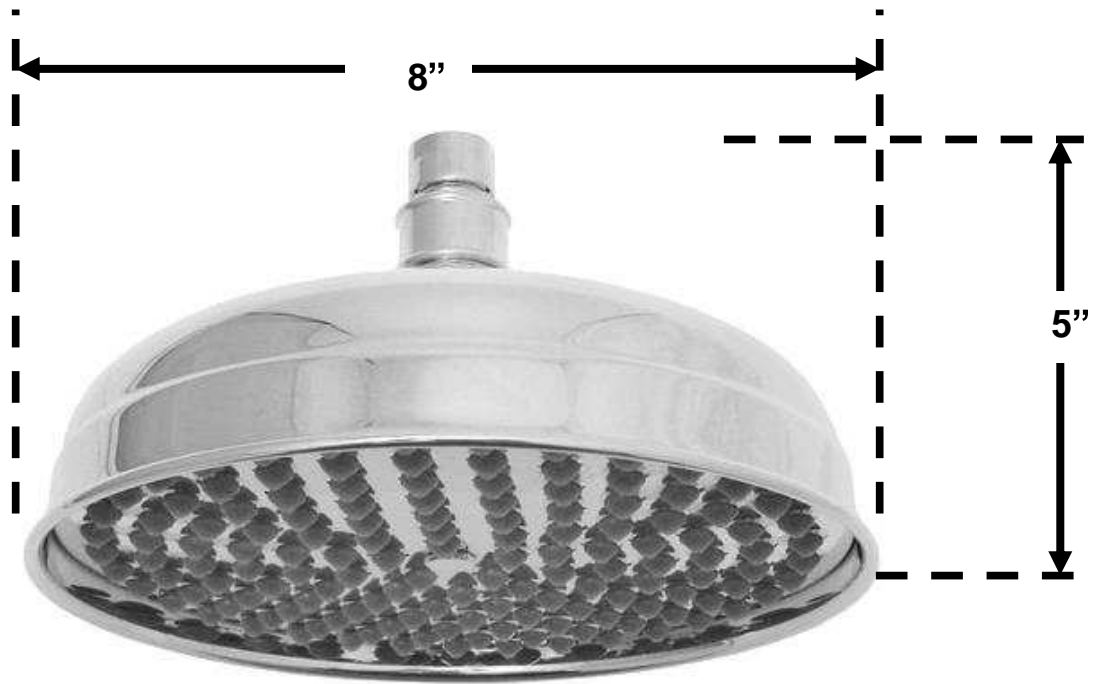

PRODUCT SPECIFICATIONS

Oct 2013

8" Rain Head
SF-10-052

- Swiveling ball joint
- Rubber easy-clean jets
- Custom finishes available

Connection	1/2" NPS
GPM	2.5